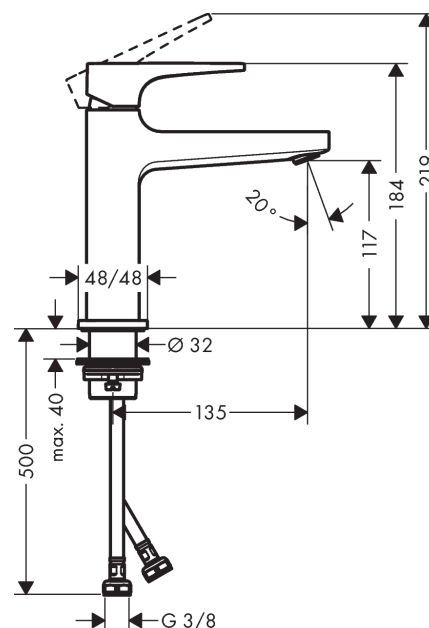

Metropol

Single lever basin mixer 110 with loop handle and push-open waste set

Surfaces: **Chrome** Article Number: **74507000**

Description

product features

- ComfortZone 110
- projection 135 mm
- normal spray
- flow rate at 3 bar: 5 l/min
- ceramic cartridge
- temperature limitation adjustable
- suitable for continuous flow water heaters
- push-open waste set G 1¼
- material waste set: metal
- connection dimension: DN15

Technology

Design awards

reddot award 2017
winner

Product image

Scale drawing

Flowchart