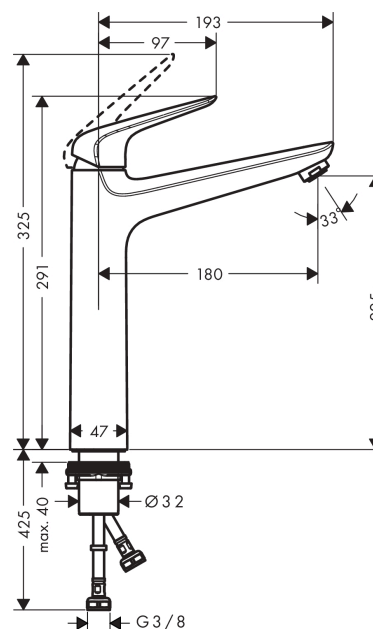

Novus

Single lever basin mixer 230 without waste set

Surfaces: **Chrome** Article Number: **71124000**

Description

product features

- ComfortZone 230
- projection 180 mm
- normal spray
- flow rate at 3 bar: 5 l/min
- ceramic cartridge
- temperature limitation adjustable
- suitable for continuous flow water heaters
- connection dimension: DN15
- not included: waste set

Technology

Product image

Scale drawing

Flowchart