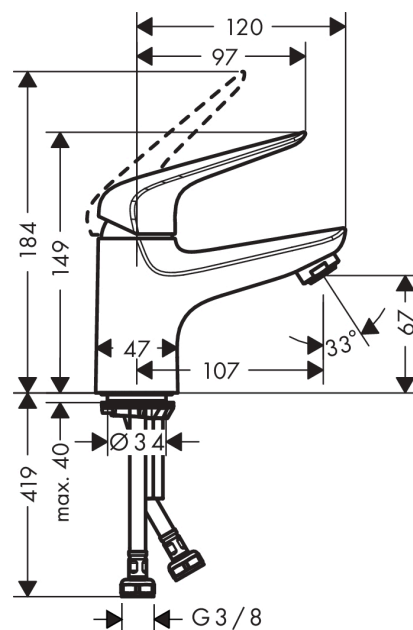

Novus

Single lever basin mixer 70 without waste set

Surfaces: **Chrome** Article Number: **71021000**

Description

product features

- ComfortZone 70
- projection 107 mm
- normal spray
- ceramic cartridge
- temperature limitation adjustable
- suitable for continuous flow water heaters
- connection dimension: DN15
- not included: waste set

Technology

Product image

Scale drawing

Flowchart