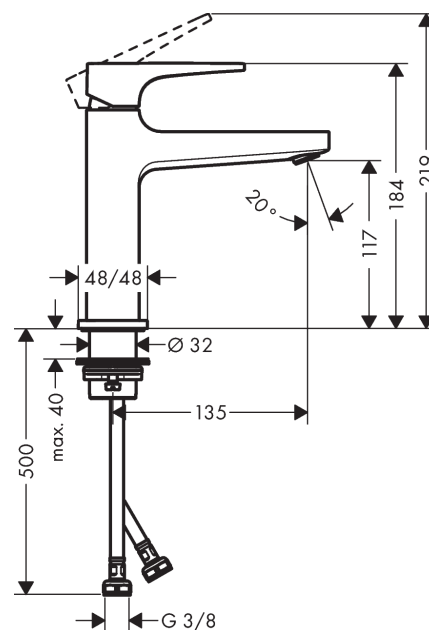

Metropol

Single lever basin mixer 110 with lever handle and push-open waste set

Surfaces: **Chrome** Article Number: **32507000**

Description

product features

- ComfortZone 110
- projection 135 mm
- normal spray
- flow rate at 3 bar: 5 l/min
- ceramic cartridge
- temperature limitation adjustable
- suitable for continuous flow water heaters
- push-open waste set G 1¼
- material waste set: metal
- connection dimension: DN15

Technology

Design awards

reddot award 2017
winner

Product image

Scale drawing

Flowchart