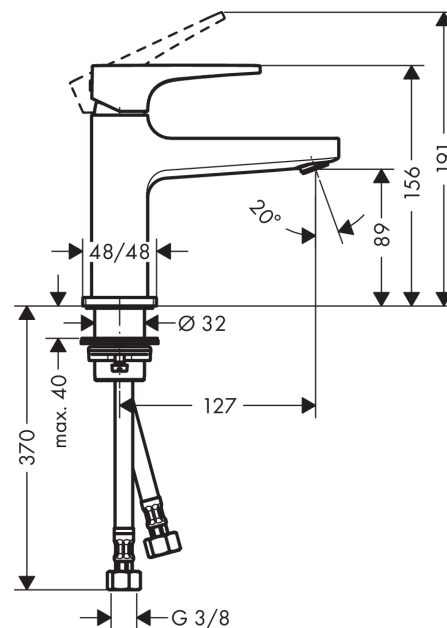

Metropol

Single lever basin mixer 100 with lever handle for hand washbasins with push-open waste set

Surfaces: **Chrome** Article Number: **32500000**

Description

product features

- ComfortZone 100
- projection 127 mm
- normal spray
- flow rate at 3 bar: 5 l/min
- ceramic cartridge
- temperature limitation adjustable
- suitable for continuous flow water heaters
- push-open waste set G 1¼
- material waste set: metal
- connection dimension: DN15

Technology

Design awards

Product image

Scale drawing

Flowchart