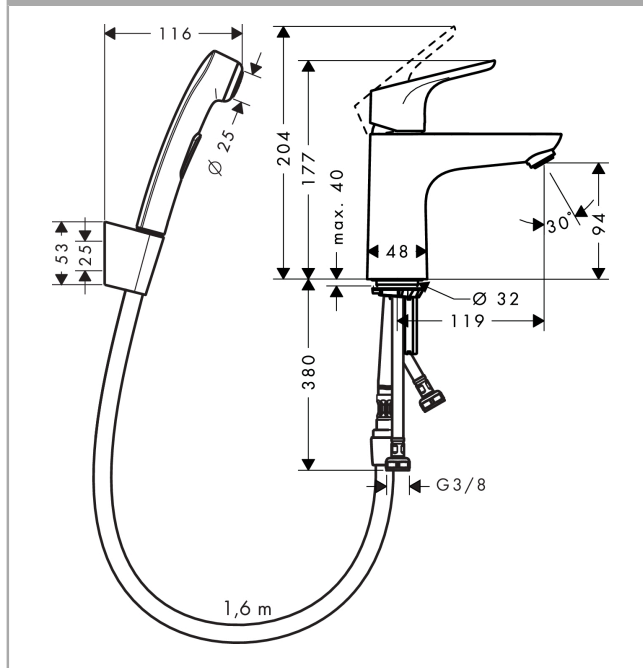

## Focus

**Single lever basin mixer 100 with bidette hand shower and shower hose 160 cm**

Surfaces: **Chrome** Article Number: **31927000**

### product features

- consists of: single lever basin mixer, bidette hand shower, shower holder, shower hose
- projection 119 mm
- normal spray
- spray type Bidette: shower spray
- flow rate at 3 bar: 5 l/min
- ceramic cartridge
- temperature limitation adjustable
- suitable for continuous flow water heaters
- push-open waste set G 1¼
- connection dimension: DN15

## Scale drawing