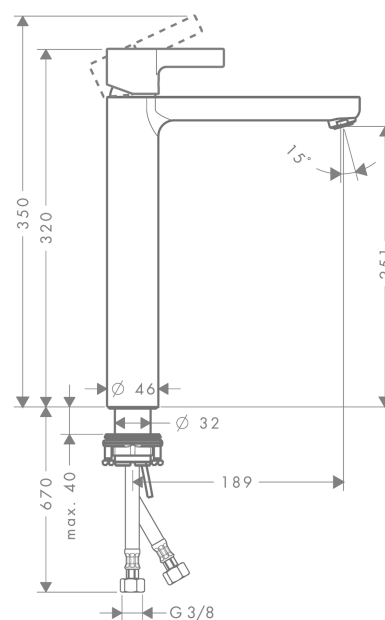

Metris S

Single lever basin mixer for washbowls without waste set

Surfaces: **Chrome** Article Number: **31023000**

Description

product features

- ComfortZone 260
- projection 189 mm
- normal spray
- flow rate at 3 bar: 5 l/min
- ceramic cartridge
- temperature limitation adjustable
- suitable for continuous flow water heaters
- connection dimension: DN15
- not included: waste set

Technology

Product image

Scale drawing

Flowchart