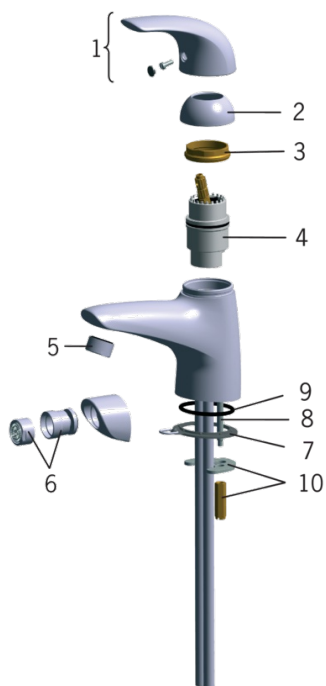

EAN: 6414150050121

www.oras.com/en/products/oras/product/1710

Washbasin faucet with fixed spout (120 mm) and aerator. There are also in-built limitation options for water temperature and maximum flow-rate.

- Bathroom
- Single lever
- DeckMounted
- Chrome
- Fixed spout

Technical data

Flow properties

Flow-rate at 300 kPa	0.21 l/s
Pressure loss with flow (0.1 l/s)	70 kPa

Technical properties

Hot water supply	max. +80°C
Working pressure	50 - 1000 kPa

Regulations

Noise class	I (ISO 3822)
-------------	---------------------

Type approvals

ETA-Danmark	VA 1.42/18332
Sintef	Sintef Nr. 0535

Spare parts

SP0101

	Code
01	159012V-60
01	159012V
02	159013V
03	158726
04	158890
05	232211
06	232511
07	159017V
08	158727/10
09	158448/10
10	158697