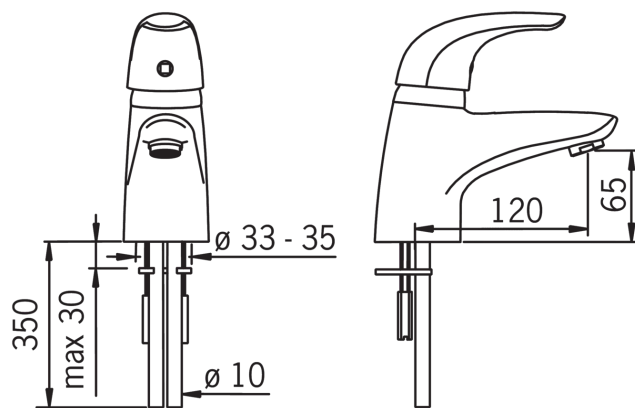

Spare parts

SP0101

	Code
01	159012V-60
01	159012V
02	159013V
03	158726
04	158890
05	232211
06	232511
07	159017V
08	158727/10
09	158448/10
10	158697