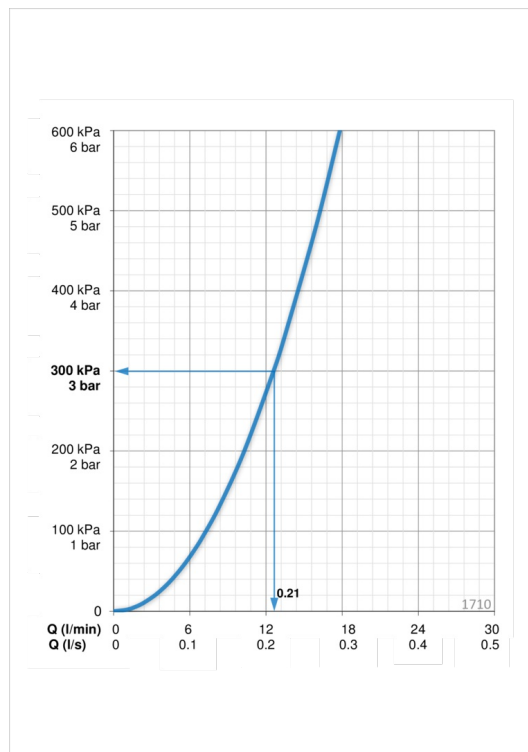

EAN: 6414150050121

www.oras.com/en/products/oras/product/1710

Washbasin faucet with fixed spout (120 mm) and aerator. There are also in-built limitation options for water temperature and maximum flow-rate.

- Bathroom
- Single lever
- DeckMounted
- Chrome
- Fixed spout

Technical data

Flow properties

Flow-rate at 300 kPa	0.21 l/s
Pressure loss with flow (0.1 l/s)	70 kPa

Technical properties

Hot water supply	max. +80°C
Working pressure	50 - 1000 kPa

Regulations

Noise class	I (ISO 3822)

Type approvals

ETA-Danmark	VA 1.42/18332
Sintef	Sintef Nr. 0535